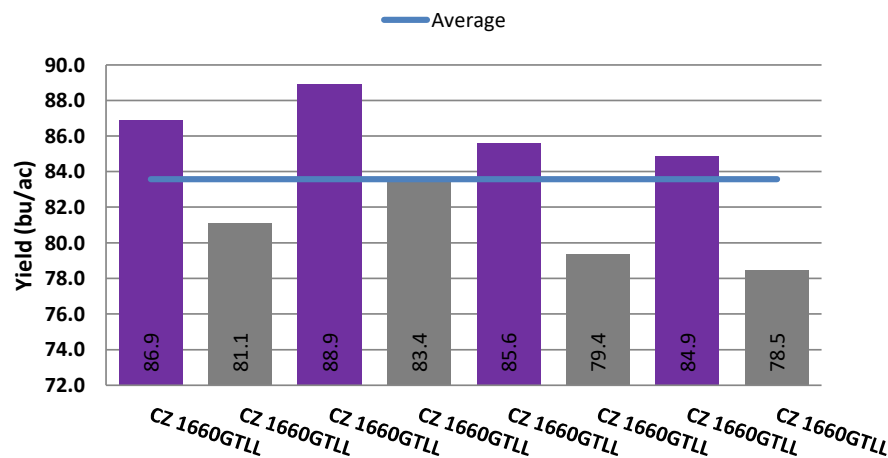

Brand	Variety	Tech	Yield	% Avg
Credenz	CZ 1660GTLL	LLGT27	86.9	104%
Credenz	CZ 1660GTLL	LLGT27	81.1	97%
Credenz	CZ 1660GTLL	LLGT27	88.9	106%
Credenz	CZ 1660GTLL	LLGT27	83.4	100%
Credenz	CZ 1660GTLL	LLGT27	85.6	102%
Credenz	CZ 1660GTLL	LLGT27	79.4	95%
Credenz	CZ 1660GTLL	LLGT27	84.9	102%
Credenz	CZ 1660GTLL	LLGT27	78.5	94%
Average			83.6	

Entries 1, 3, 5, 7 in purple:
 125,000 planting population,
 ObviousPlus, Poncho/Votivo, Ileva Seed Treatment,
 R3 Revytek Fungicide,
 Early April 20th planting date

Entries 2, 4, 6, 8 in gray:
 Standard 155,000 planting population,
 No seed treatment,
 No Fungicide,
 Standard May 5th planting date

High yield system increased yield 6.0 bu/acre

Cost breakout:

Seed : +\$11/acre savings
 Seed treatment: \$18/acre
 Fungicide: \$15/acre
 Revenue: \$57/acre

Advantage: \$35/acre

Agronomist:	Nick Weidenbenner	Planting Date:	4/20/2020 & 5/6/2020
Sales Rep:	Robert Wentz	Harvest Date:	10/2/2020
State:	MN	Tillage:	Conventional
City:	Alden	Previous Crop:	Corn
County:	Freeborn	Soil Texture:	Clay Loam
Trial Type:	APT	Seeding Rate:	125000 & 155000
Latitude:	43.624948	Rows/Plot:	12
Longitude:	-93.567365	Row Spacing:	30