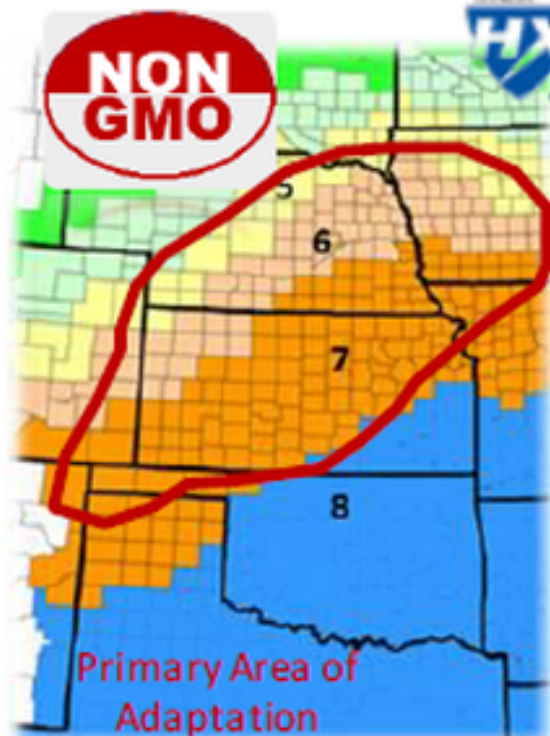

PS0897 V32

NEW

Agrisure Viptera™

3220A E-Z Refuge[®]

PS0897 CNG

NEW

Agrisure Artesian™

107-108 RM; GDUs to BL: 2710

- » Big yielder; can move S & N
- » Solid in all environments
- » Companion to PS0844 V32
- » Semi-flex, girthy ears
- » Goss's, NCLB, & GLS protection

Plant Height	M	Fungicide Response	2
Ear Height	M	High Pop. Tolerance	2
Ear Type (1=Flex; 5=Fix)	2	High Prod./Irr. Fields	1
Stalk Strength	2	Moderate/Var. Fields	1
Root Strength	3	Low Prod./Stress Flds	1
Seedling Vigor	2	Continuous Corn	2
Drydown	1	Silage Utility	2
Test Weight	3	Goss's Wilt	1
Drought Tolerance	1	Gray Leaf Spot	1
Staygreen	2	Common Rust	N/A

Key: 1=Excellent; 2=Very Good; 3=Good or Avg; 4=Fair or Below Avg.; 5=Poor